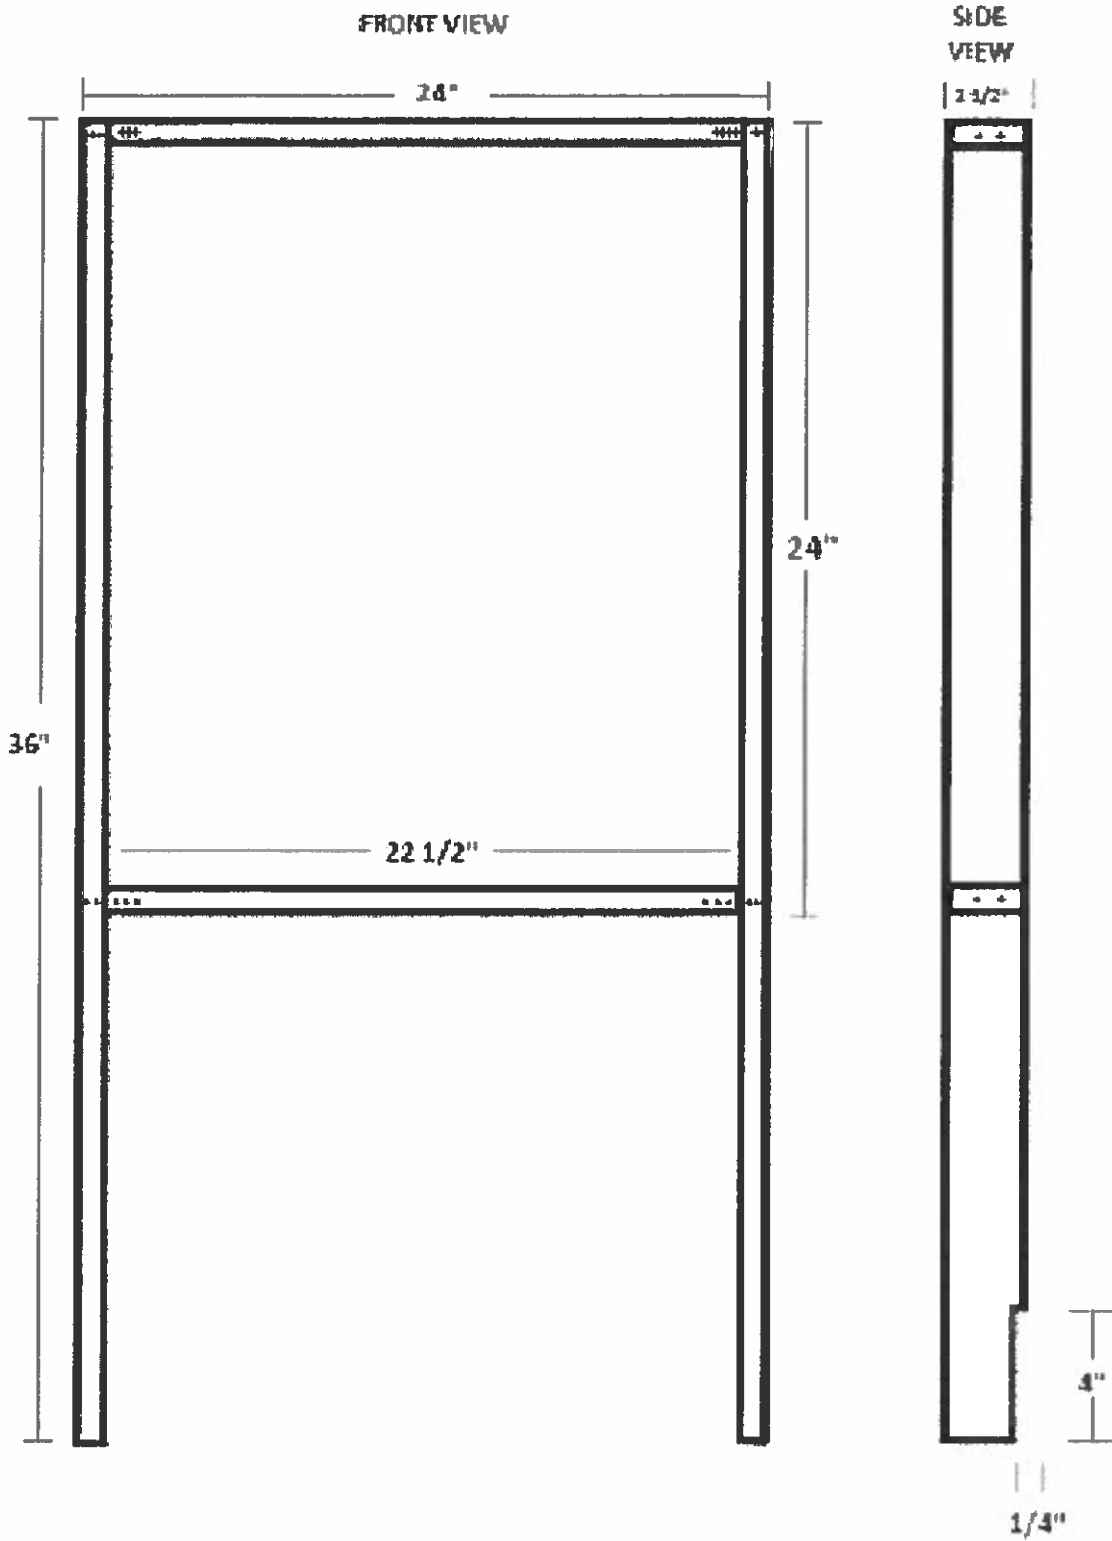

# 25YD OUTDOOR PISTOL FRAME

- MATERIAL**  
2-1 X 3 X 8 - 36"  
2-1 X 3 X 8 - 22 1/2"  
B- #6 FINISH NAILS